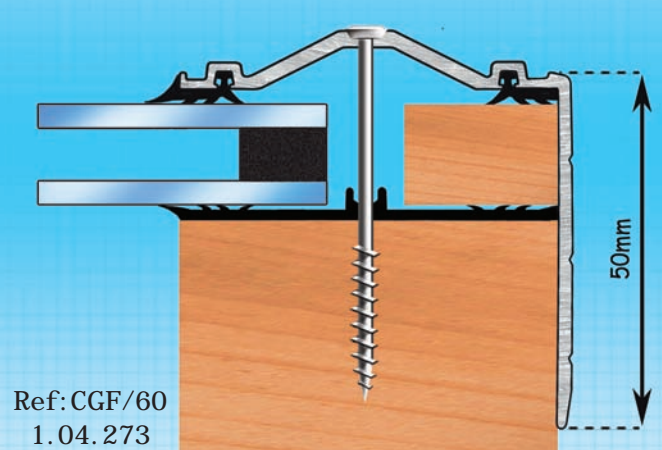

CAPEX 40 AND 60

Capex 40 For Roof Pitches of 5°+

Capex 60 For Roof Pitches of 5°+

Capex 40 Gable End Finishing Profile

Capex 60 Gable End Finishing Profile

Capex 40 Wall Flashing Profile

Capex 60 Wall Flashing Profile

IN WHITE, BROWN AND ALUMINIUM