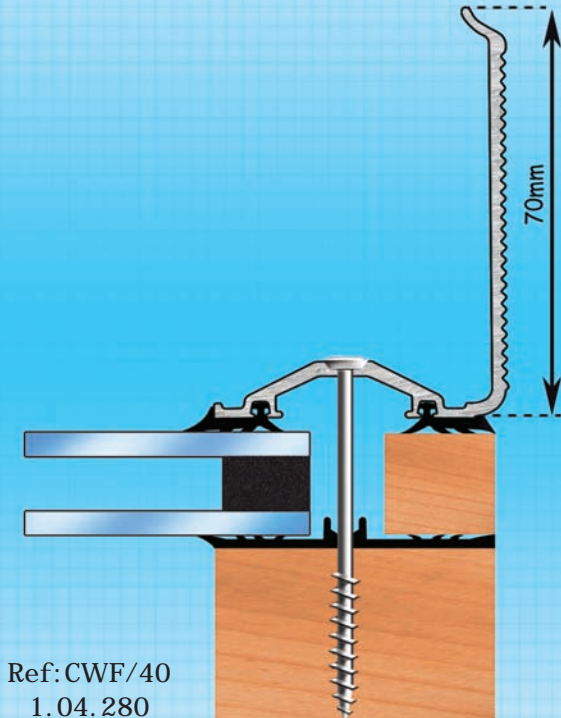

CAPEX 40 AND 60

Capex 40 For Roof Pitches of 5°+

Capex 60 For Roof Pitches of 5°+

Capex 40 Gable End Finishing Profile

Capex 60 Gable End Finishing Profile

Capex 40 Wall Flashing Profile

Capex 60 Wall Flashing Profile

IN WHITE, BROWN AND ALUMINIUM