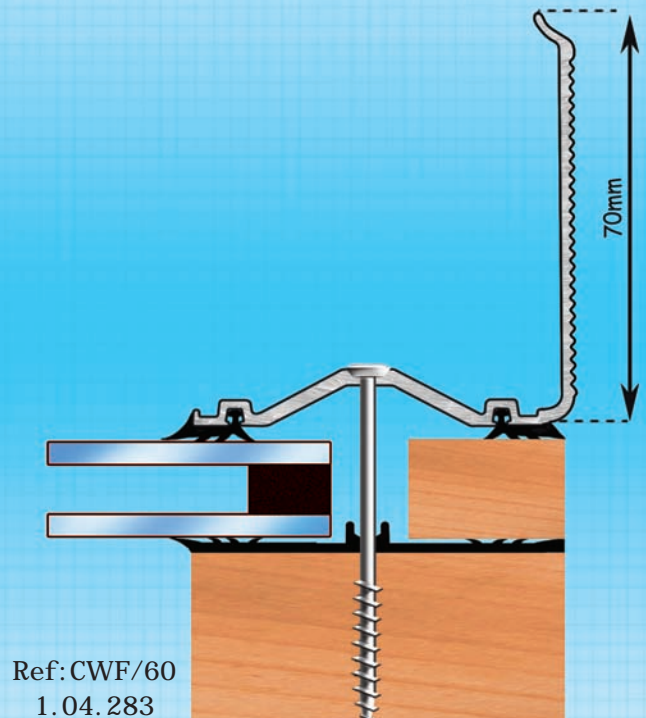

CAPEX 40 AND 60

Capex 40 For Roof Pitches of 5°+

Capex 60 For Roof Pitches of 5°+

Capex 40 Gable End Finishing Profile

Capex 60 Gable End Finishing Profile

Capex 40 Wall Flashing Profile

Capex 60 Wall Flashing Profile

IN WHITE, BROWN AND ALUMINIUM