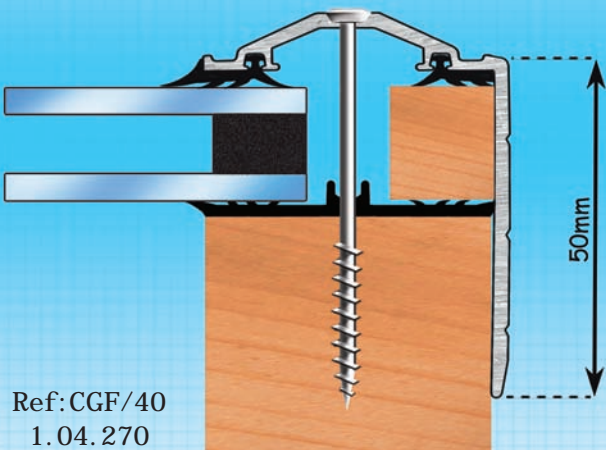

CAPEX 40 AND 60

Capex 40 For Roof Pitches of 5°+

Capex 60 For Roof Pitches of 5°+

Capex 40 Gable End Finishing Profile

Capex 60 Gable End Finishing Profile

Capex 40 Wall Flashing Profile

Capex 60 Wall Flashing Profile

IN WHITE, BROWN AND ALUMINIUM