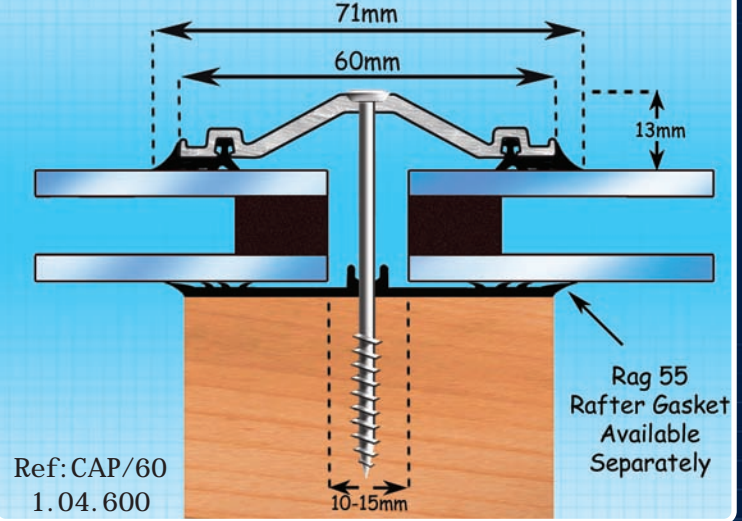

CAPEX 40 AND 60

Capex 40 For Roof Pitches of 5°+

Capex 60 For Roof Pitches of 5°+

Capex 40 Gable End Finishing Profile

Capex 60 Gable End Finishing Profile

Capex 40 Wall Flashing Profile

Capex 60 Wall Flashing Profile

IN WHITE, BROWN AND ALUMINIUM