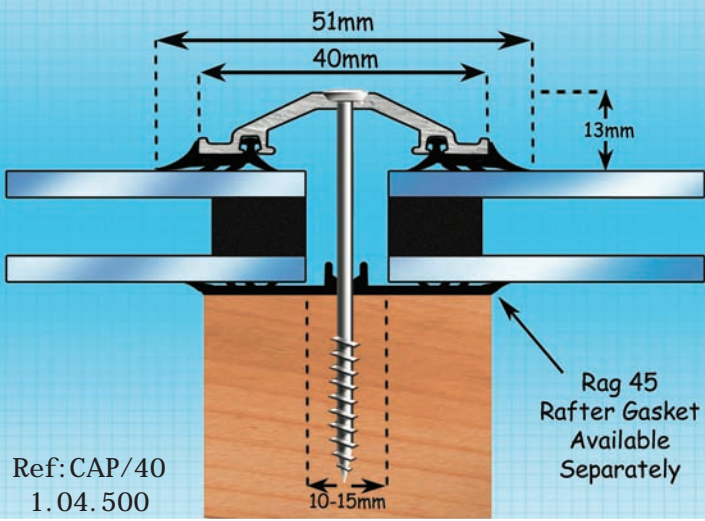

CAPEX 40 AND 60

Capex 40 For Roof Pitches of 5°+

Capex 60 For Roof Pitches of 5°+

Capex 40 Gable End Finishing Profile

Capex 60 Gable End Finishing Profile

Capex 40 Wall Flashing Profile

Capex 60 Wall Flashing Profile

IN WHITE, BROWN AND ALUMINIUM